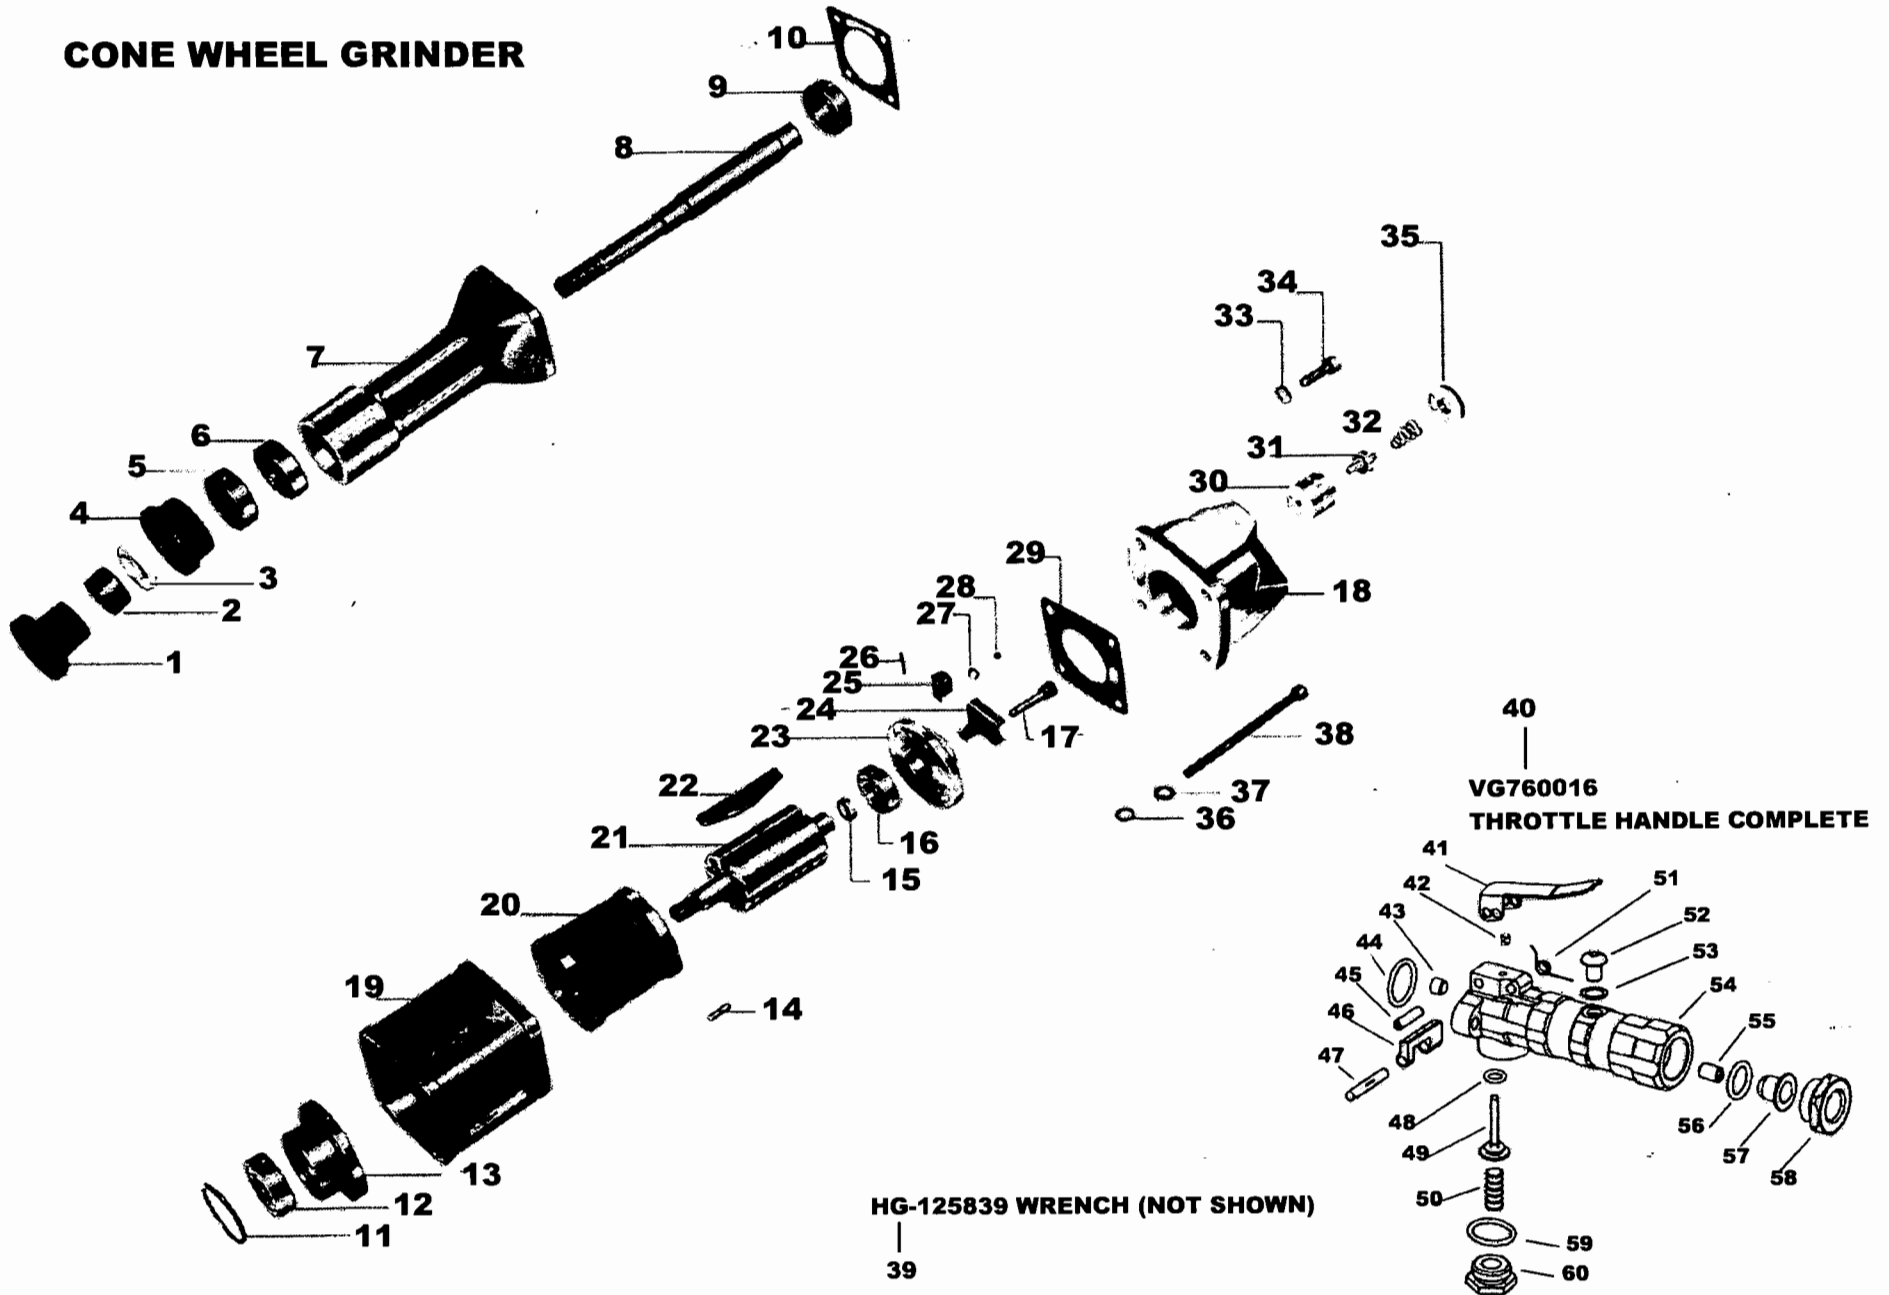

GLOBAL LINK TOOLS

HG-1258

CONE WHEEL GRINDER

GLOBAL LINK TOOLS

HG-1258

Cone Wheel Grinder

PATCO AIR TOOLS

www.patcoairtools.com

800-727-2201

Index	Part Number	Description	Qty
1	HG12581	Stone Flange	1
2	HG12582	Stone Flange Spacer	1
3	HG12583	Felt Ring	1
4	HG12584	Spindle Case Nut	1
5	HG12585	Bearing	1
6	HG12586	Bearing	1
7	HG12587	Spindle Case	1
8	HG12588	Stone Spindle	1
9	HG12589	Ball Bearing	1
10	HG125810	Bottom Seal Packing	1
11	HG125811	Stopper Ring	1
12	HG125812	Ball Bearing	1
13	HG125813	Bottom Plate	1
14	HG125814	Cylinder Knock Pin	2
15	HG125815	Rotor Bush	1
16	HG125816	Ball Bearing	1
17	HG125817	Governor Spindle	1
18	HG125818	Handle	1
19	HG125819	Rotor Case	1
20	HG125820	Cylinder	1
21	HG125821	Rotor	1
22	HG125822	Vane	4
23	HG125823	Top Plate	1
24	HG125824	Governor Body	1
25	HG125825	Governor Weight	2
26	HG125826	Governor Spring Pin	2
27	HG125827	Snap Ring	1
28	HG125828	Steel Ball	1
29	HG125829	Top Seal Packing	1
30	HG125830	Governor Bush	1
31	HG125831	Governor Valve	1
32	HG125832	Governor Spring	1
33	HG125833	Spring Washer	2
34	HG125834	Cap Bolt	2
35	HG125835	Governor Spring Washer	1
36	HG125836	Plain Washer	4
37	HG125837	Spring Washer	4
38	HG125838	Cap Bolt	4
39	HG125839	Wrench (Not Shown)	1

GLOBAL LINK TOOLS

HG-1258

Cone Wheel Grinder

PATCO AIR TOOLS

www.patcoairtools.com

800-727-2201

Index	Part Number	Description	Qty
40	VG760016	Throttle Handle Complete	1
41	VG760009	Lever	1
42	VG760011	Set Screw	1
43	VG760022	1/8" Pipe Plug	1
44	VG760023	O-Ring	1
45	VG760008	Lever Pin	1
46	VG760012	Lock Out	1
47	VG760013	Lock Out Pin	1
48	VG760005	O-Ring	1
49	VG760004	Throttle Valve Assembly	1
50	VG760003	Throttle Valve Spring	1
51	VG760010	Lockout Spring	1
52	VG760014	Oiler Plug	1
53	VG760015	Oiler Gasket	1
54	VG760021	Throttle Handle	1
55	VG760020	Oil Regulator	1
56	VG760019	O-Ring	1
57	VG760018	Air Screen	1
58	VG760017	Inlet Cap	1
59	VG760002	O-Ring	1
60	VG760001	Throttle Valve Cap	1